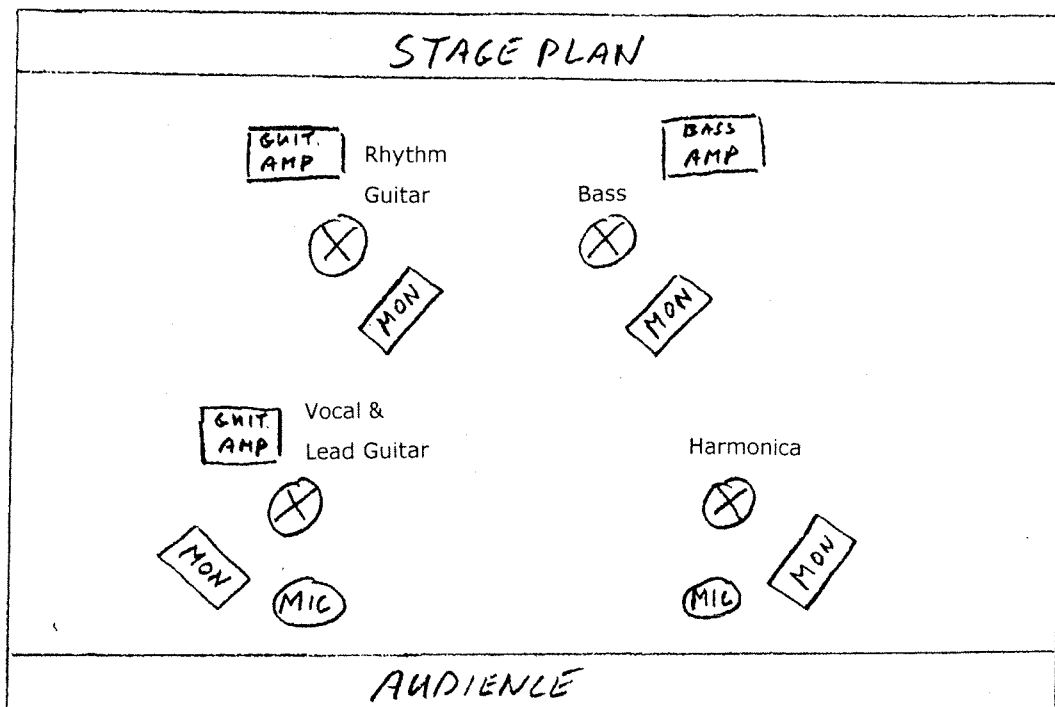

JENS FUGLSANG & RÊVE BOHÈME - TECHNICAL RIDER

"Quartet setup"

SET-UP

1) Vocal & Lead-Guitar:

- 1 mic for vocal - SM58
- 1 guitar amp AER - COMPACT 60
- Line-drive for clip on microphone - DPA 4099G

2) Rhythm-Guitar

- 1 guitar amp AER - COMPACT 60
- Line-drive for clip on microphone - DPA 4099G

3) Harmonica:

- 1 microphone for harmonica - SM58

4) Bass:

- 1 bass amp -GALLIEN KRUEGER MB150E-112
- Line-drive for clip on microphone DPA 4099B

5) Monitors & chairs

- 4 monitors with individual sends. 3 chairs for guitars & harmonica.

Normally we bring clip-on DPA microphones and amplifiers for guitars and bass. But on international gigs we sometimes only bring instruments and clip-on microphones.